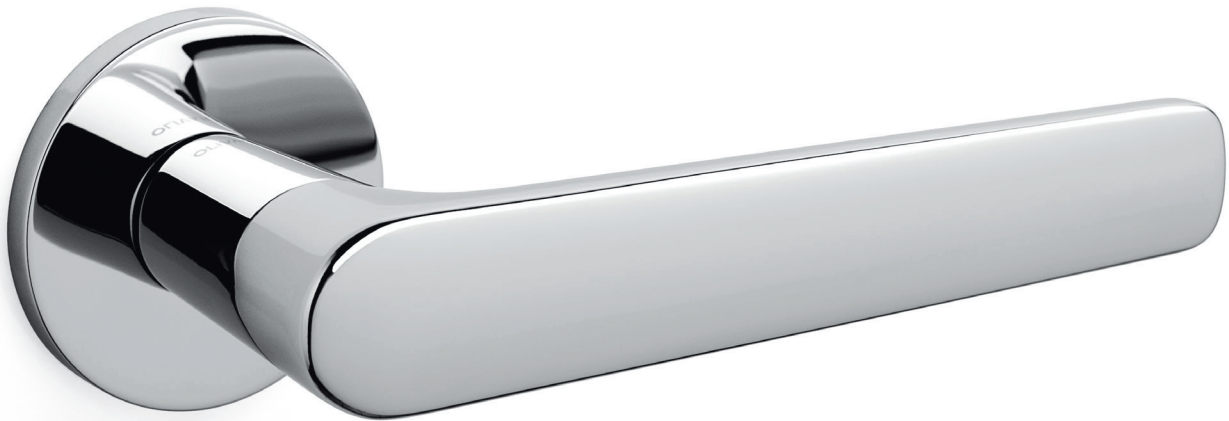

Lugano

Carlo Colombo 2019

M258B

rosetta bassa/low rosette

C258

K258B

ottone/brass

CR cromo lucido/bright chrome

IS superinox satinato/superstainlesssteel satin

CO cromo satinato/satin chrome

RS superrame satinato/supercopper satin

TS superoro satinato/supergold satin

DS superbronzo satinato/superbronze satin

NS supernichel satinato/supernickel satin

US superantracite sat./superanthracite satin